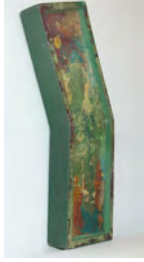

\$4,000.00

**Andy Wing**  
*Cliffhanger*, 1967  
Mixed Media, layered wood and nails  
with oil and encaustic resin  
27 x 28 inches  
67.5 x 70 centimeters

\$4,000.00

**Andy Wing**  
*Earth Speaks*, 1971  
Acrylic on panel  
20 x 18 inches  
50 x 45 centimeters

\$3,200.00

**Andy Wing**  
*Jokers*, 1979-83  
Acrylic on panel  
18 x 24 inches  
45 x 60 centimeters

\$3,200.00

**Andy Wing**  
*Nature on a Towel*, Circa 1950s  
Casein on canvas with handmade  
frame  
13 x 11 inches; 32.5 x 27.5  
centimeters

\$2,800.00

**Andy Wing**  
*Untitled Two Sided Painting*  
Acrylic on wood  
26 x 9 inches  
65 x 22.5 centimeters

\$2,200.00

**Andy Wing**  
*Dark Voids, 1959*  
Mixed Media  
9 x 14 inches  
22.5 x 35 centimeters